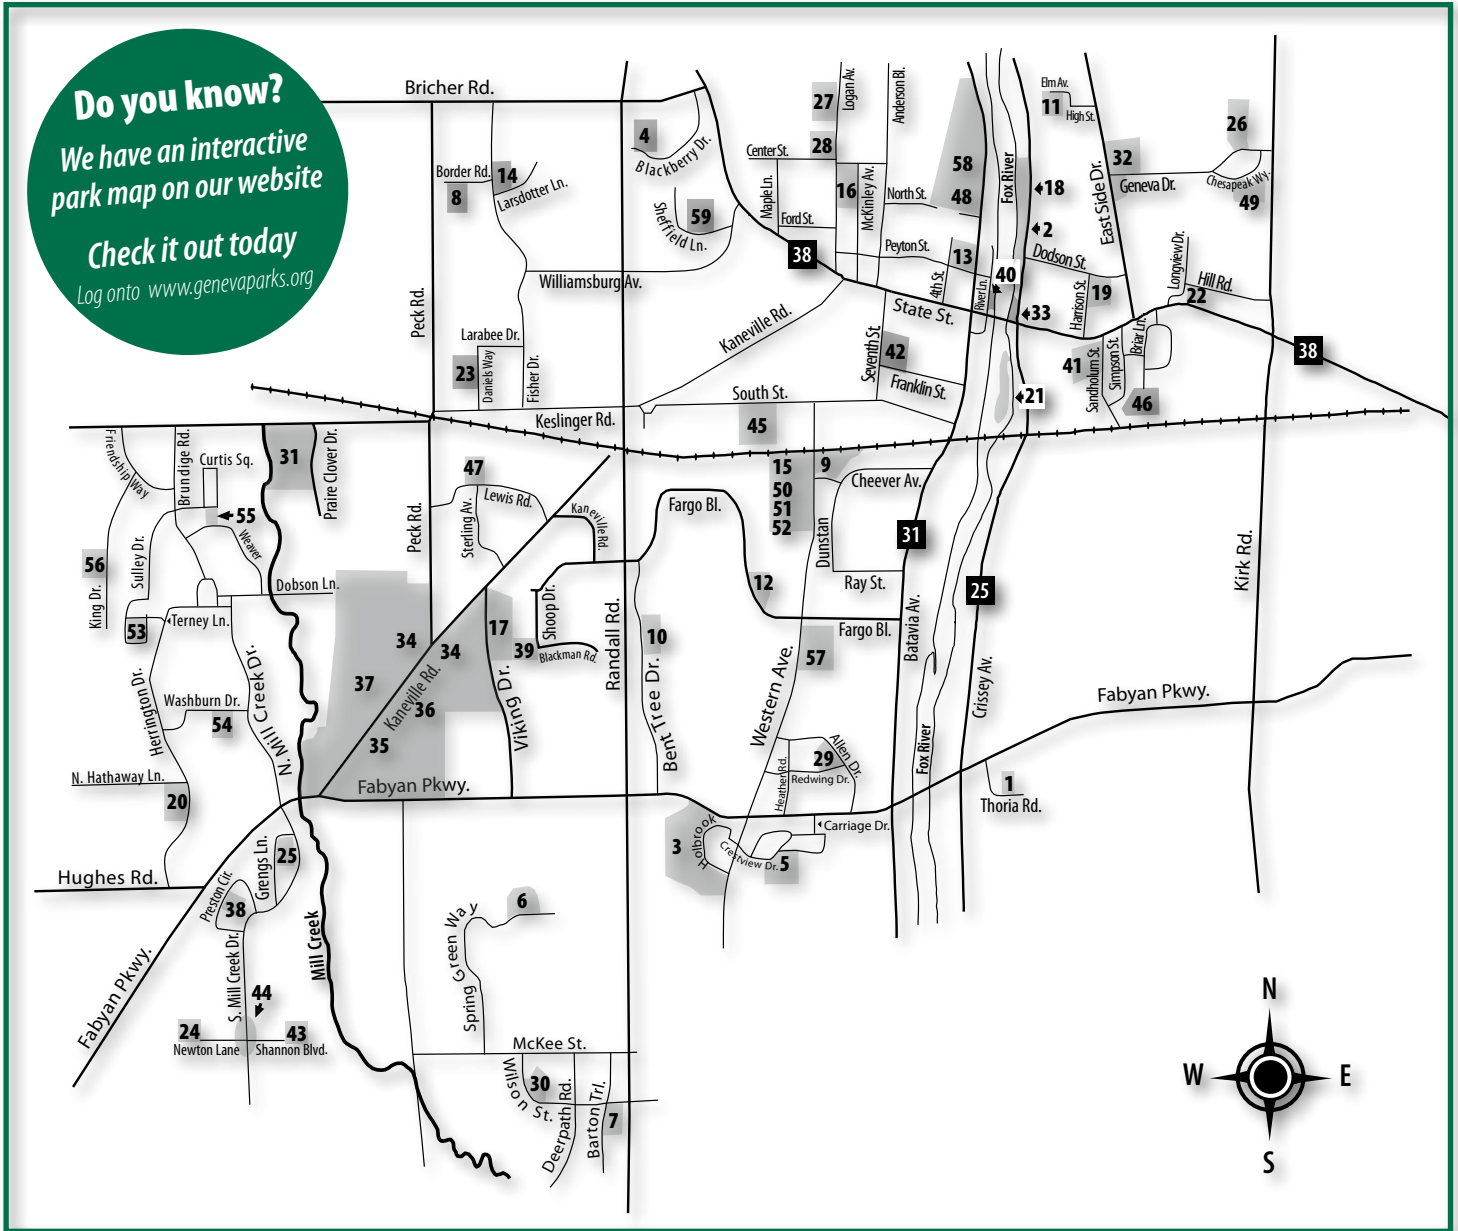

Park & Facility Map

Do you know?
We have an interactive
park map on our website
Check it out today
Log onto www.genevaparks.org

Park Guidelines / Ordinances

- Dogs without leashes are not allowed.
- Owner is responsible for picking up after animals.
- No alcoholic beverages allowed.
- Please observe posted hours of operation.
- Restroom facilities closed October 15 - April 15th.
- Some facilities may require a reservation.

Please contact the main office of the Geneva Park District for further information at (630) 232-4542 or visit us on the web at www.genevaparks.org.

Park Vandalism

Do your part for the parks. Please report acts of vandalism to the Geneva Park District. Acts of vandalism are defined as: anything leading to the destruction of park district property such as vehicles, playground equipment, or landscape materials, the theft of equipment or materials, and lastly arson or graffiti.

Please report any act of vandalism to the Geneva Park District at (630) 232-4542 or via email by visiting www.genevaparks.org.