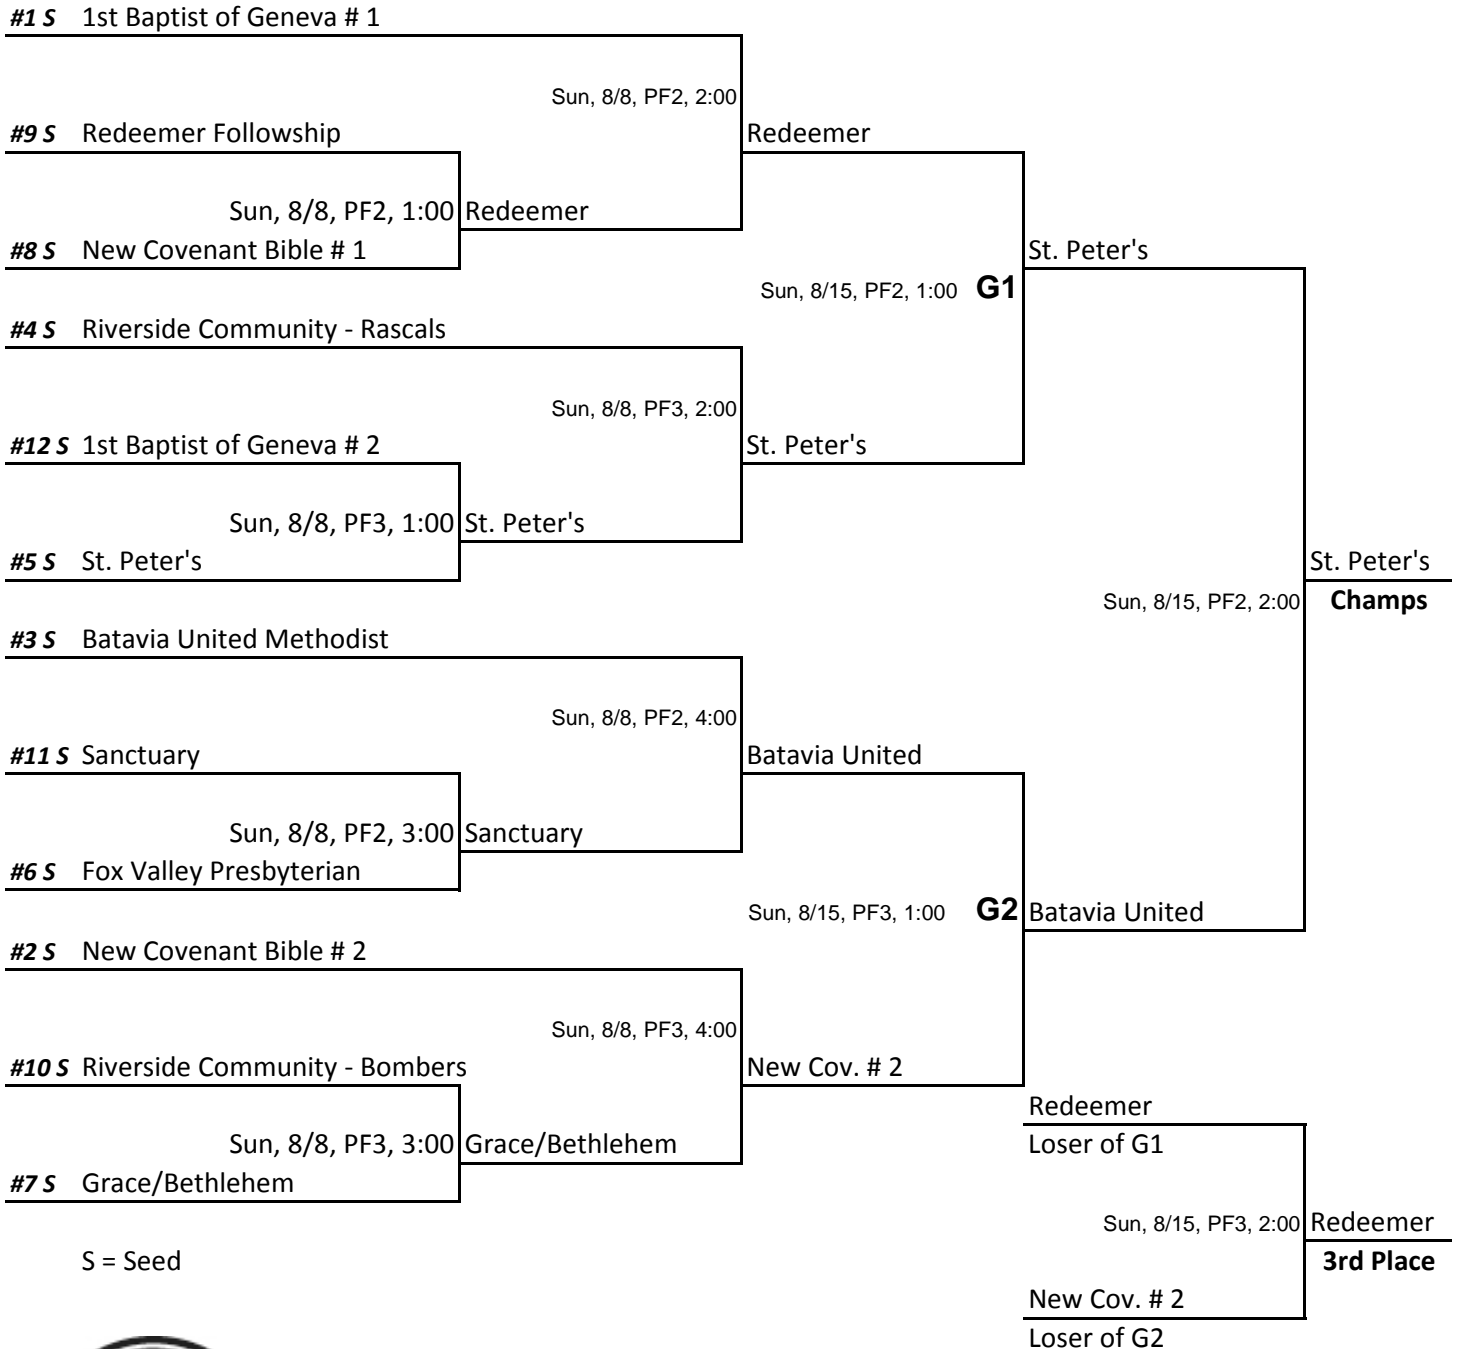

GENEVA PARK DISTRICT CHURCH LEAGUE SOFTBALL TOURNAMENT 2010

* as of FINAL

Geneva
PARK DISTRICT

Geneva Park District - 710 Western Avenue – Geneva, IL 60134
(630) 232-4542 – www.genevaparks.org