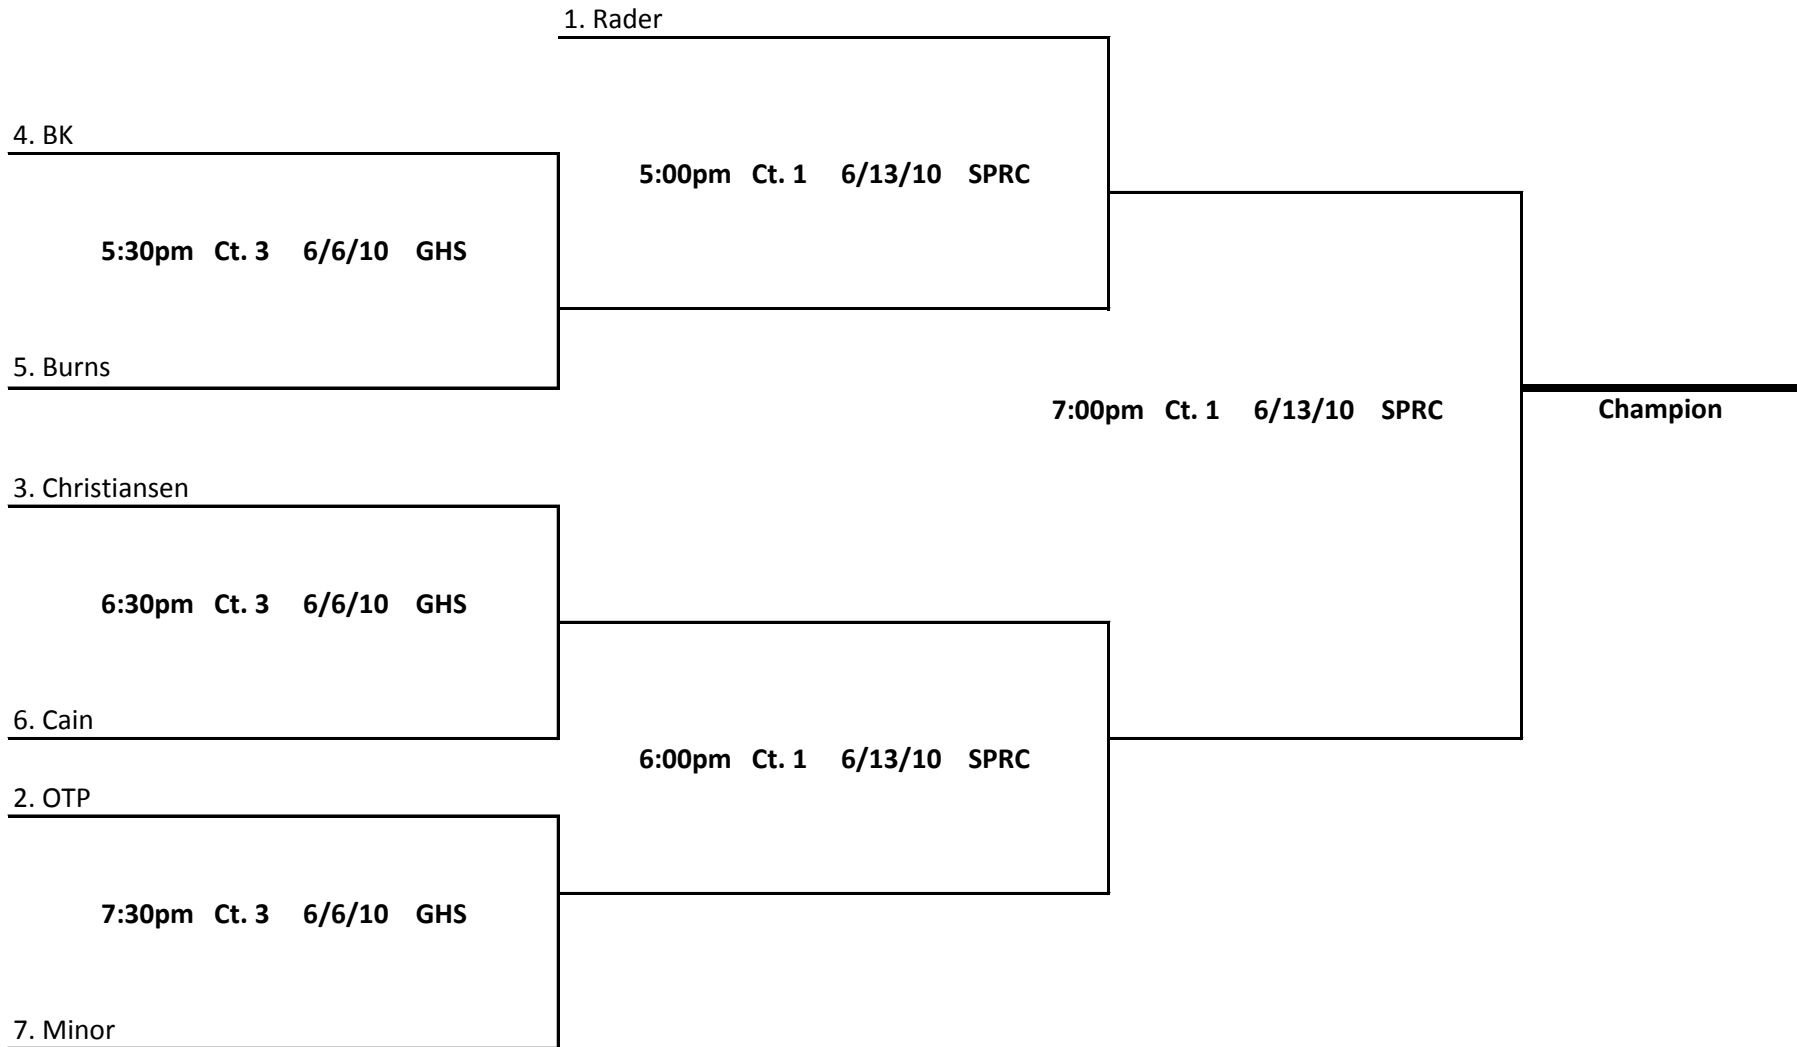

Spring '10 Sunday League
Tournament Schedule "A" Division

Spring '10 Sunday League
Tournament Schedule "B" Division