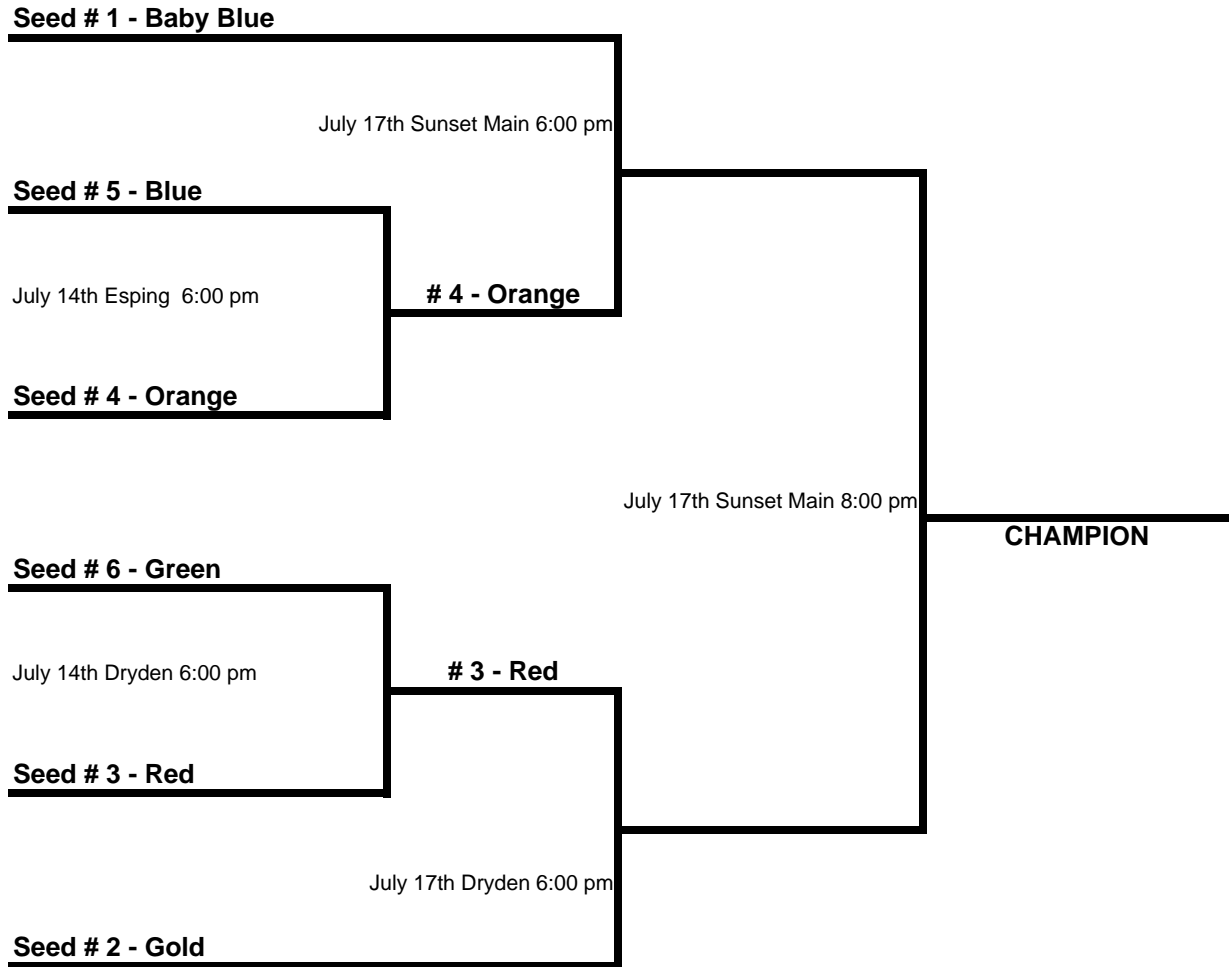

GENEVA PARK DISTRICT GIRLS LASSIE LEAGUE TOURNAMENT 2009

*as of 7/17

Better seed is the home team

Geneva
PARK DISTRICT

Geneva Park District - 710 Western Avenue – Geneva, IL 60134
(630) 232-4542 – www.genevaparks.org